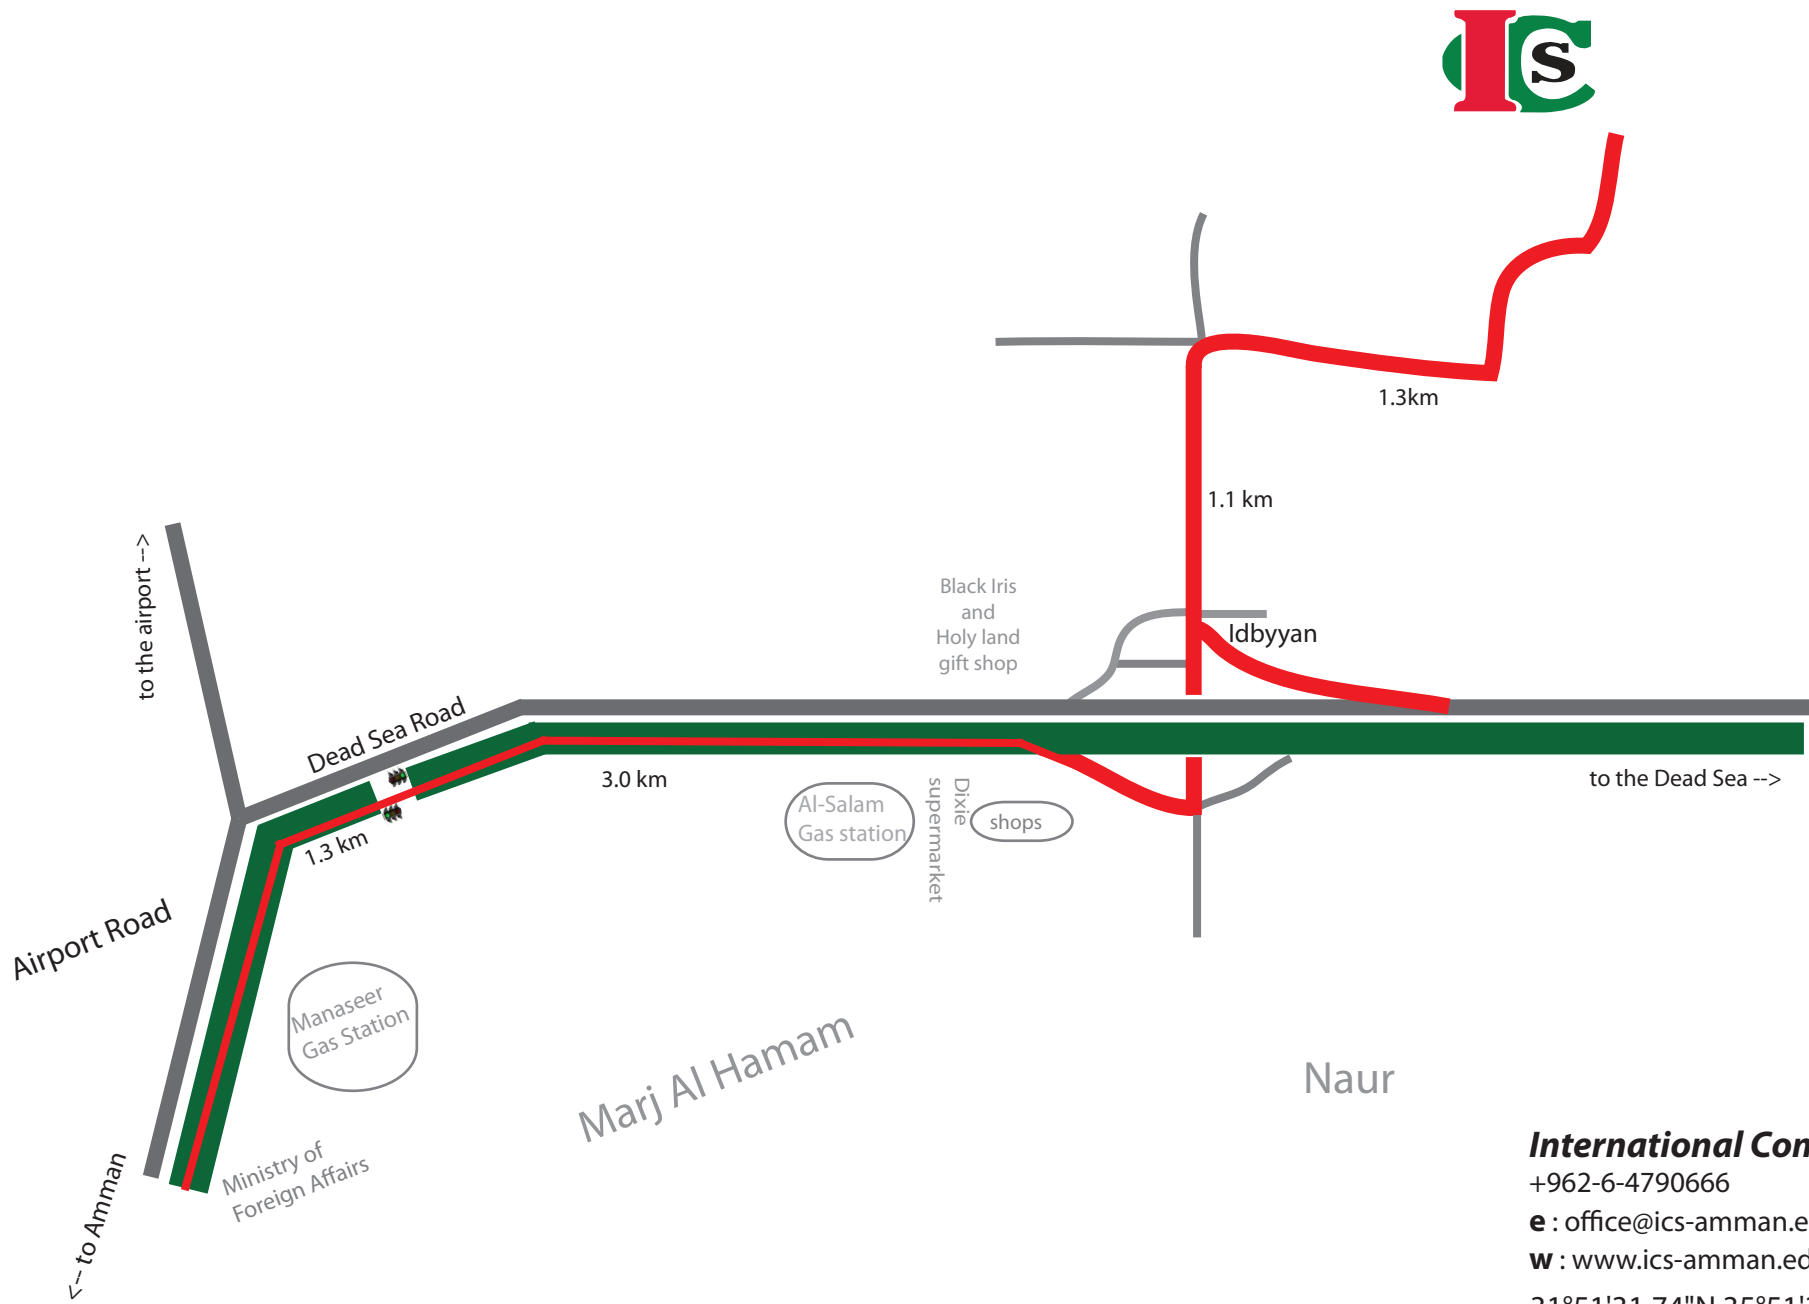

North

Marj Al Hamam

Naur

**International Community School**

+962-6-4790666

e : office@ics-amman.edu.jo

w : www.ics-amman.edu.jo

31°51'31.74"N 35°51'35.68"E